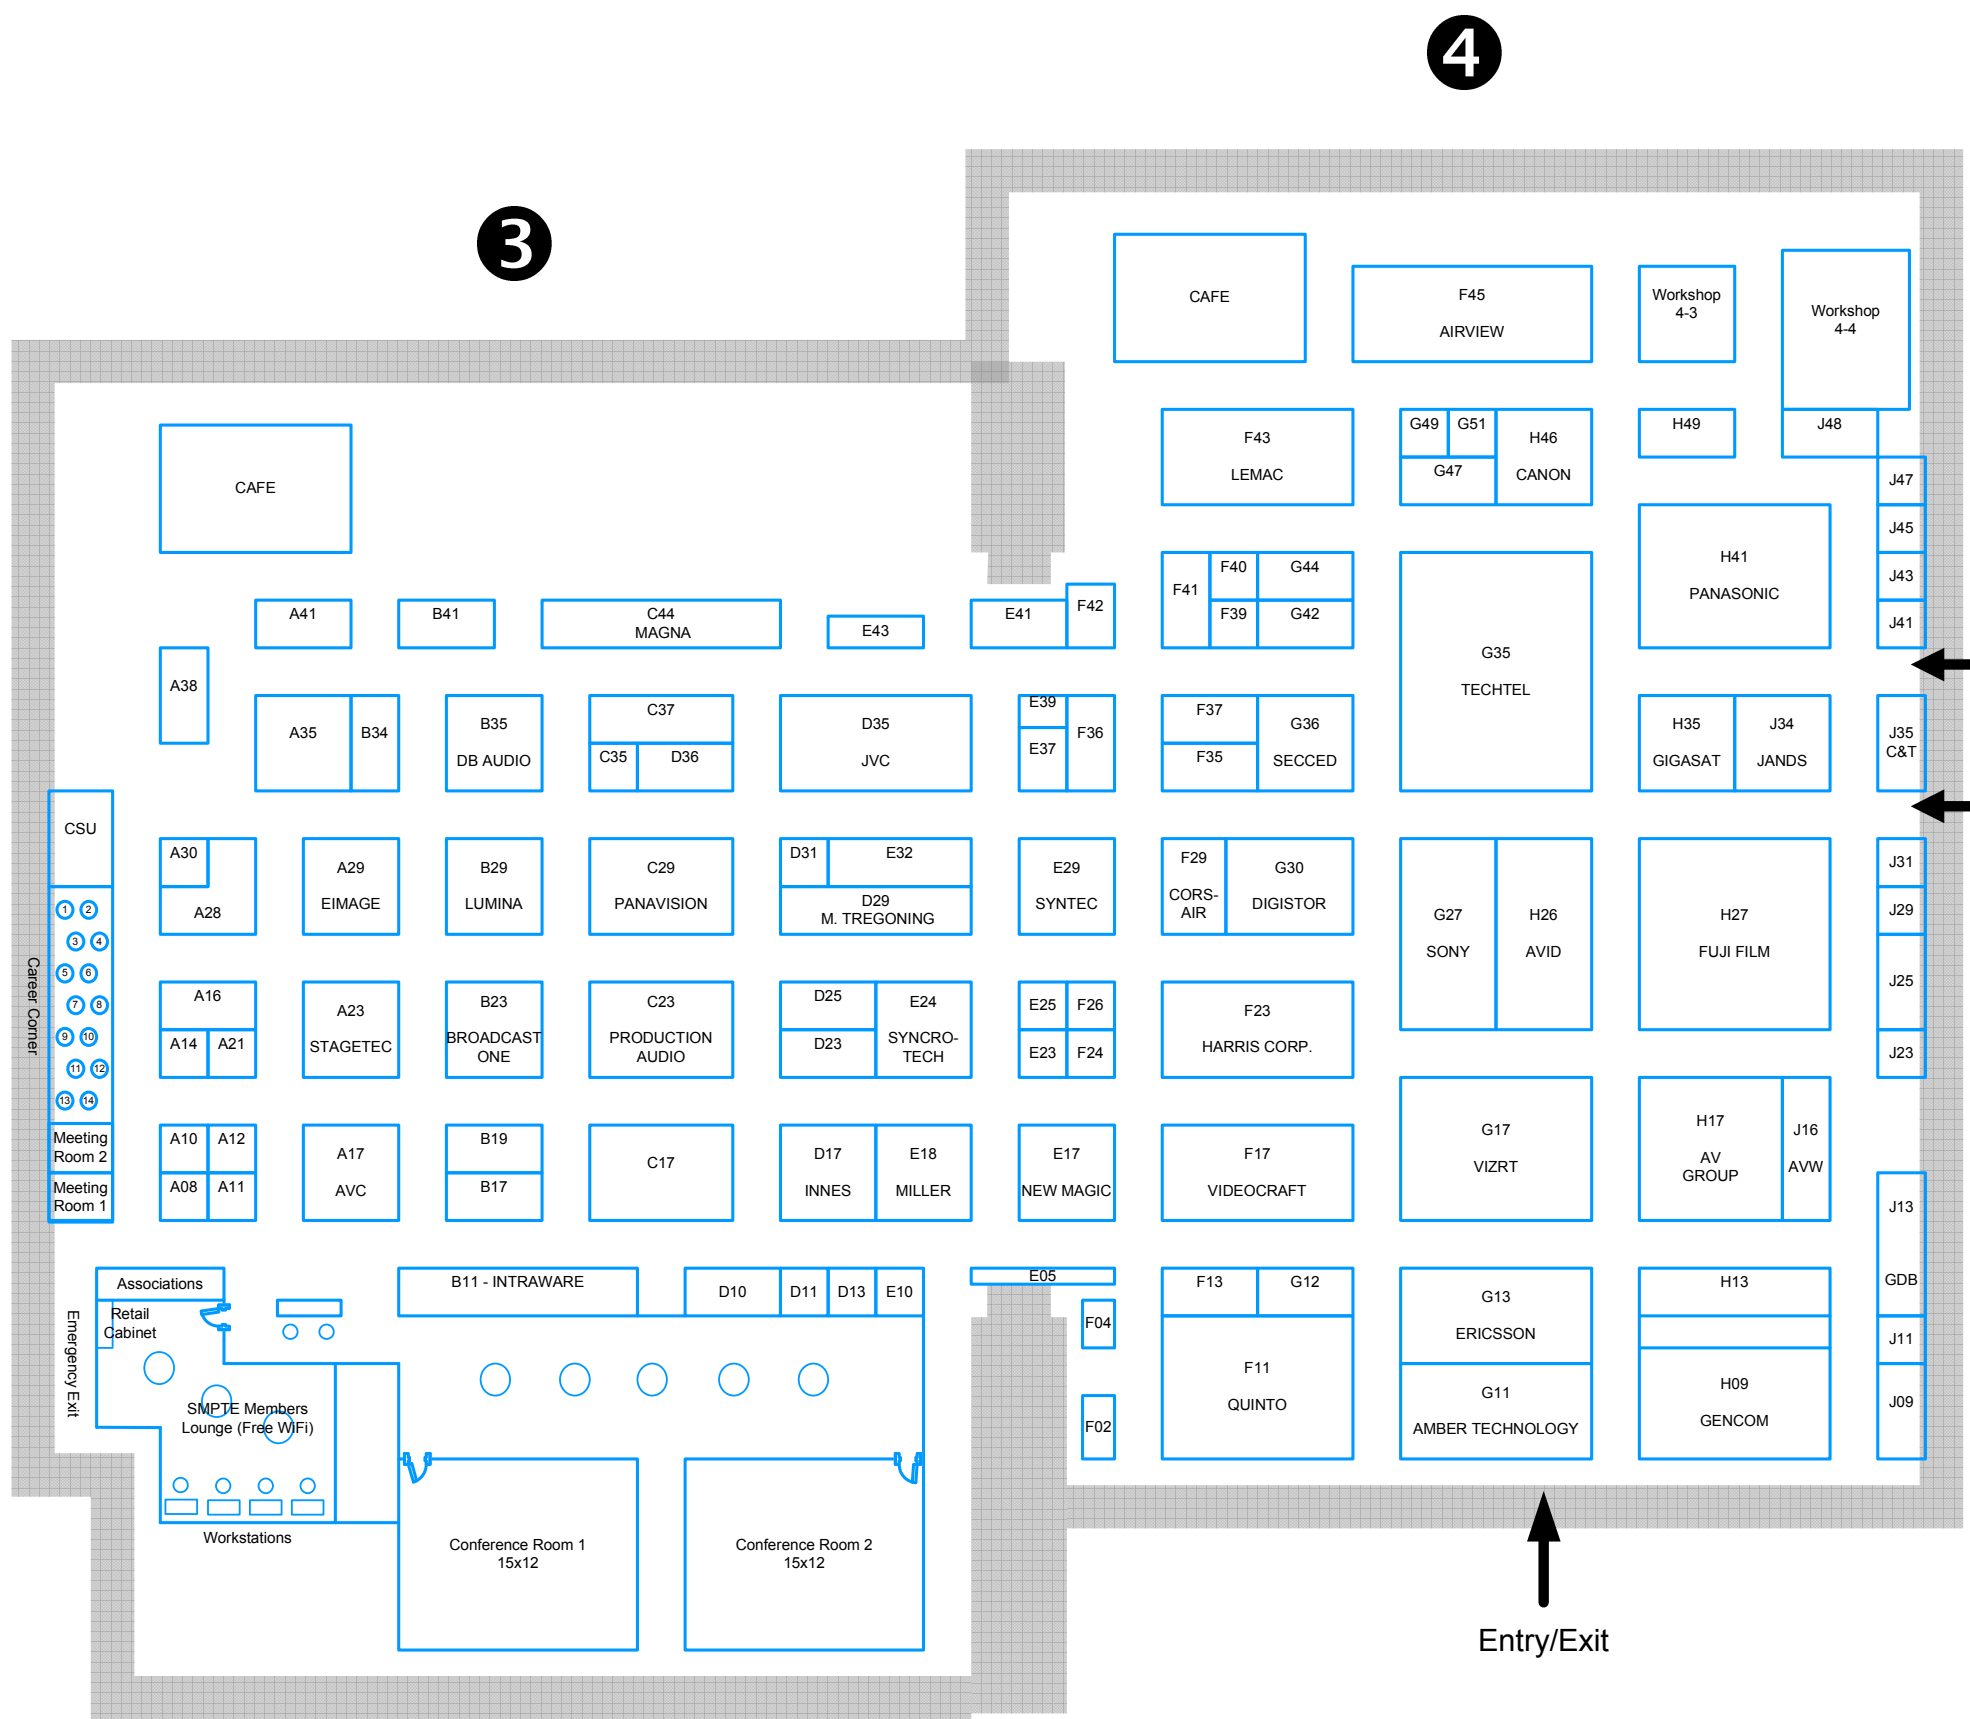

CONFERENCE
SMPTE
 AUSTRALIA
 AND EXHIBITION
 2011

4 days | 19 – 22 July 2011
 Halls 3 & 4
 Sydney Exhibition Centre
 Darling Harbour

Through to
ENTECH 2011
INTECH
 Pro Audio • Audio Visual • Lighting • Integration
 3 Days | 19-21 July 2011 | Halls 3 & 4