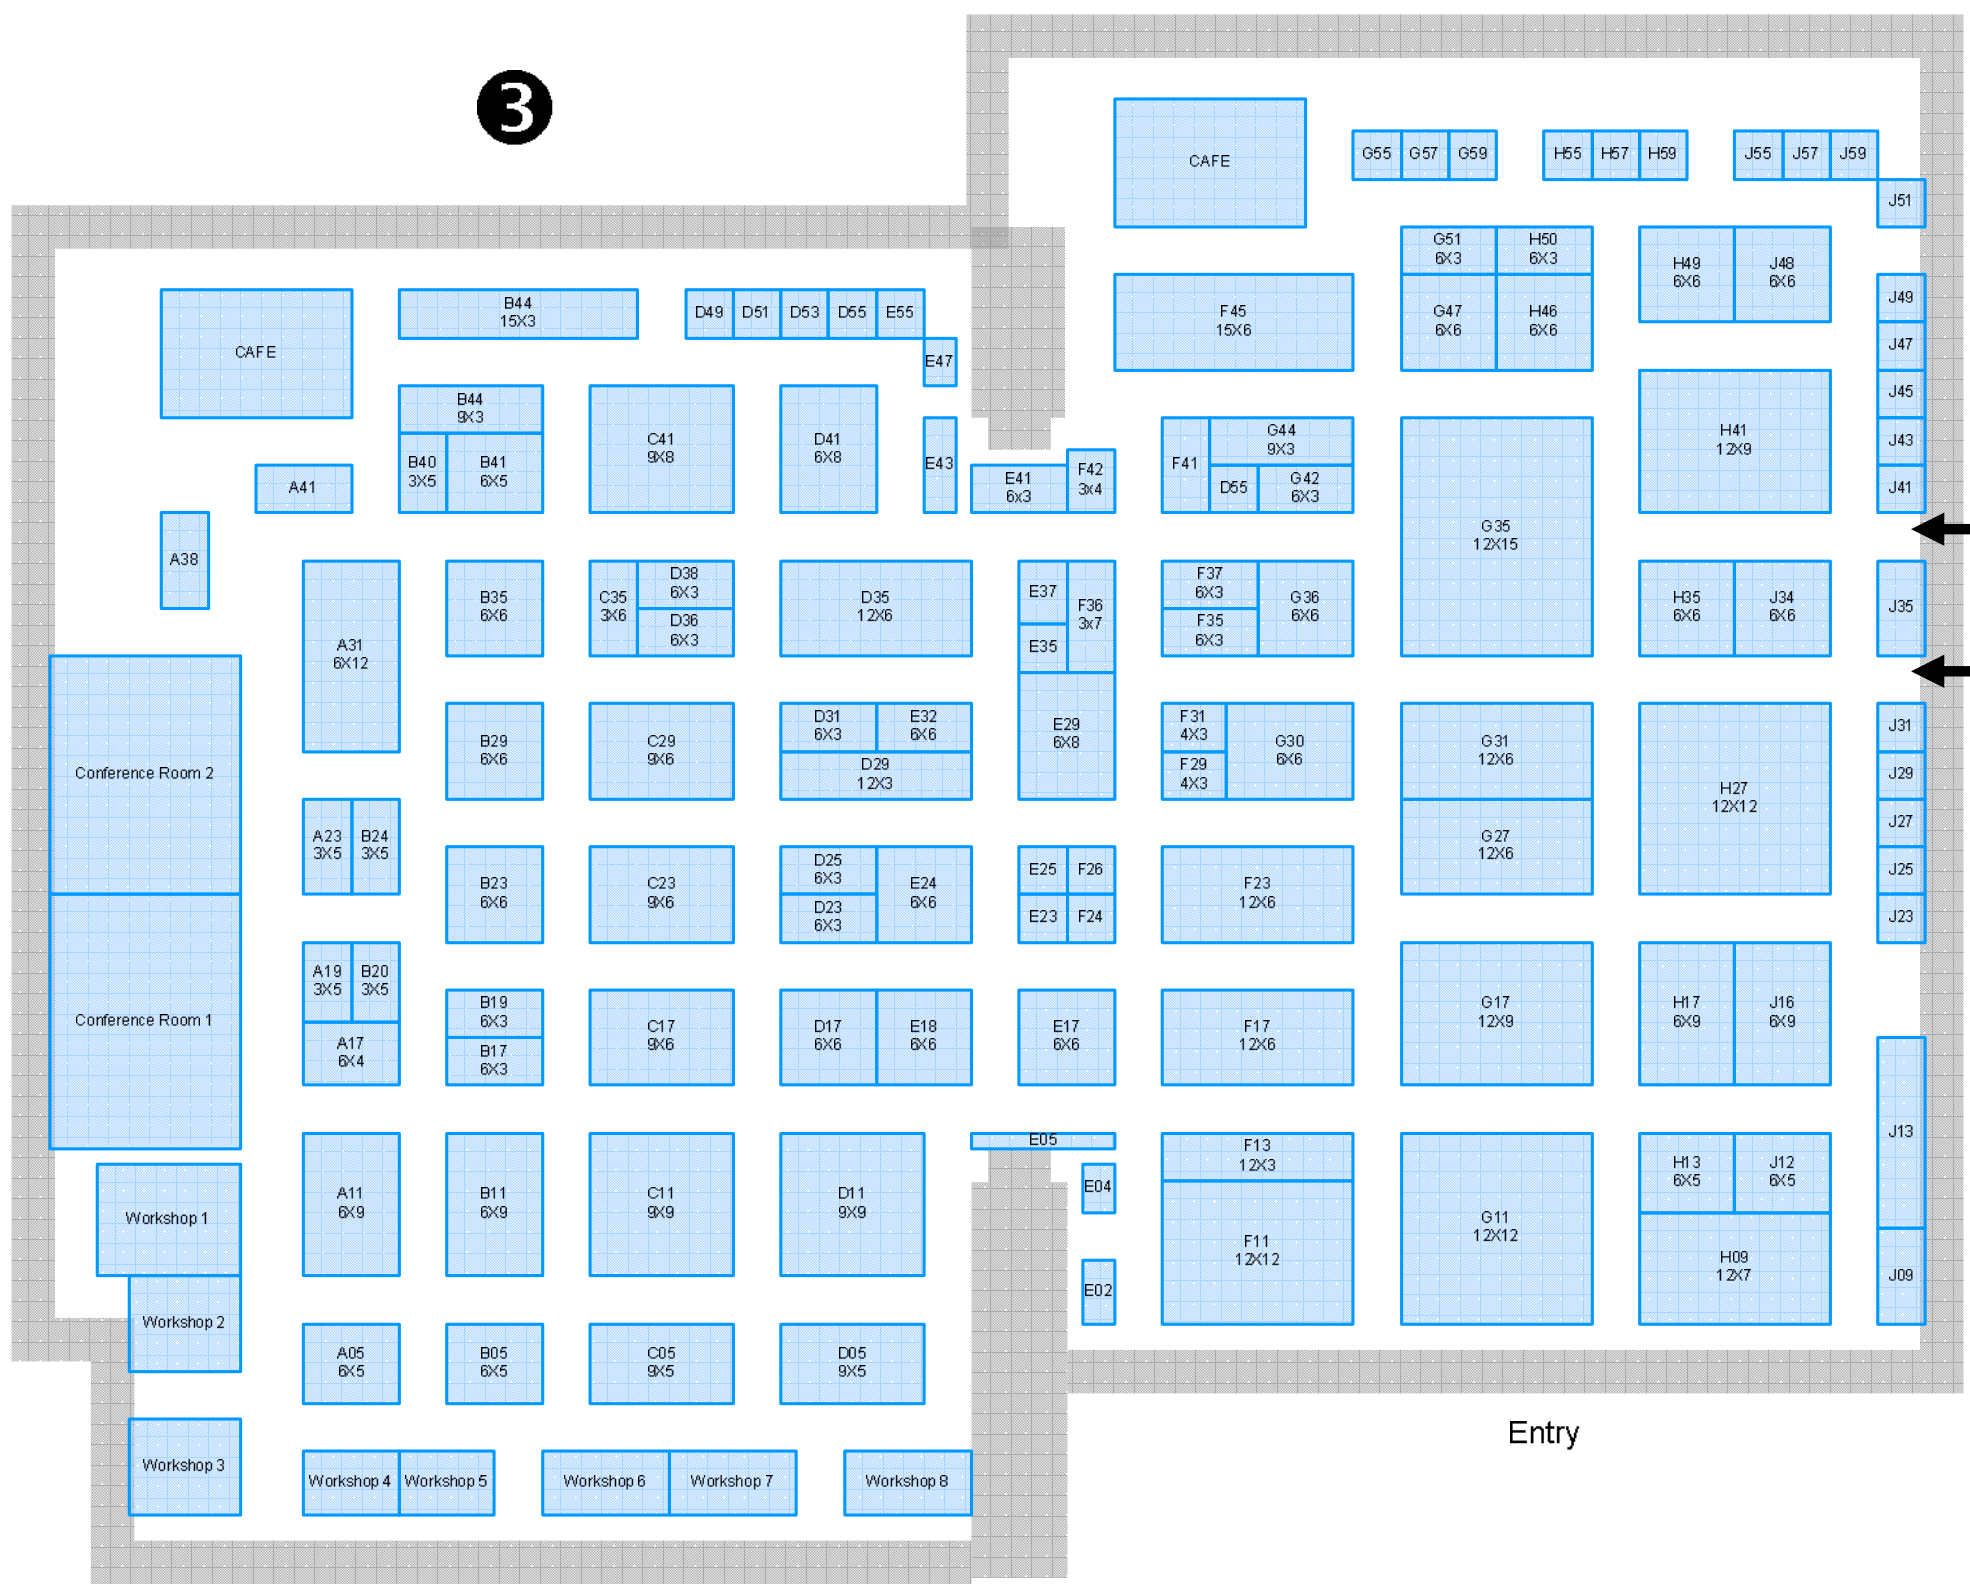

4

3

CONFERENCE
2011

SMPTA
AUSTRALIA

AND EXHIBITION

4 days | 19 – 22 July 2011
Halls 3 & 4
Sydney Exhibition Centre
Darling Harbour

Through to

ENTECH 2011
INTECH

Exit

Entry